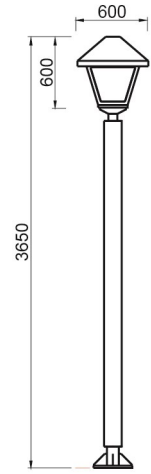

全週光景觀高燈

JAPANESE STYLE

FC15

此款日式風格高燈結合竹製纖維包覆燈桿，高雅脫俗的提升環境氛圍。全周光設計散射均勻，營造照明氛圍。可應用於市區街道、景觀步道、庭園空間、休憩園區和公共廣場照明。

This Japanese style high light combined with bamboo fiber-covered poles elegantly enhances the atmosphere. The whole ambient light is designed to diffuse evenly, creating a lighting atmosphere. Can be applied to urban streets, landscape trails, garden spaces, recreation parks and public squares.

型號 Model	光源 Light source	瓦數 Wattage	色溫 CCT	額定電壓 Voltage
FC15	LED	60W	3000K	220V / 60HZ

燈體 | 耐候鋼板 **Luminaire** | Weathering steel plate
 燈罩 | 壓克力 **Lamp cover** | PMMA
 燈桿 | 竹纖維包覆 **Pole** | Bamboo fiber covered
 燈座 | 壓鑄鋁 **Base** | Die-cast aluminium

Unit:mm

PHOTOMETRY

— 00 / 180 PLANE — 90 / 270 PLANE

51.0° — 45.0° — 15.0° —