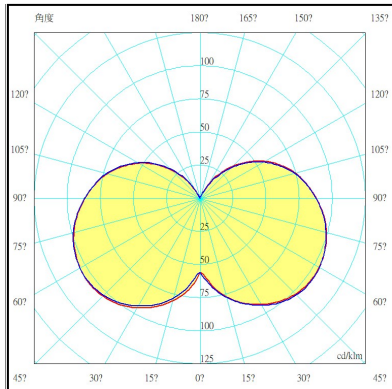

Unit:mm

PHOTOMETRY

— 00 / 180 PLANE — 90 / 270 PLANE

51.0° — 45.0° — 15.0° —