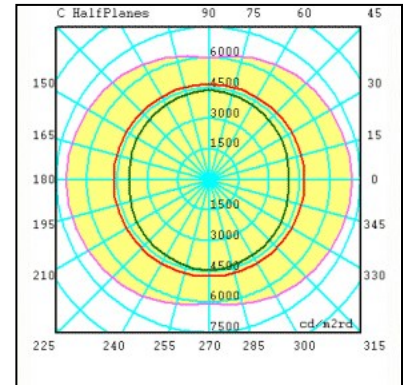

型號 Model	光源 Light source	瓦數 Wattage	色溫 CCT	額定電壓 Voltage
FC15	LED	60W	3000K	220V / 60HZ

燈體 | 耐候鋼板 **Luminaire** | Weathering steel plate
 燈罩 | 壓克力 **Lamp cover** | PMMA
 燈桿 | 竹纖維包覆 **Pole** | Bamboo fiber covered
 燈座 | 壓鑄鋁 **Base** | Die-cast aluminium

Unit:mm

PHOTOMETRY

— 00 / 180 PLANE — 90 / 270 PLANE

51.0° — 45.0° — 15.0° —