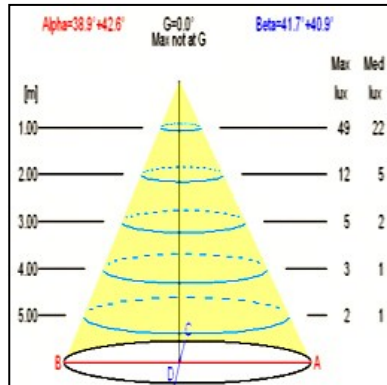

型號 Model	光源 Light source	瓦數 Wattage	色溫 CCT	額定電壓 Voltage
FC15	LED	60W	3000K	220V / 60HZ

燈體 | 耐候鋼板 **Luminaire** | Weathering steel plate
 燈罩 | 壓克力 **Lamp cover** | PMMA
 燈桿 | 竹纖維包覆 **Pole** | Bamboo fiber covered
 燈座 | 壓鑄鋁 **Base** | Die-cast aluminium

Unit:mm

PHOTOMETRY

— 00 / 180 PLANE — 90 / 270 PLANE

51.0° — 45.0° — 15.0° —