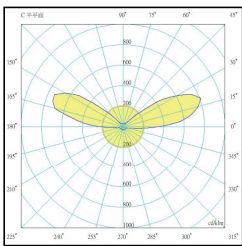

光源	燈泡瓦數	額定電壓
LED	30W*2	110V / 220V
LED	60W*2	110V / 220V

EN1D

EN1E

EN1F

0 / 180 PLANE
90 / 270 PLANE

0.0
67.5