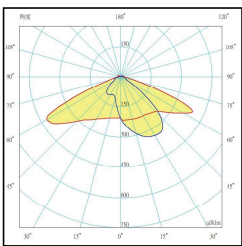

光源	燈泡瓦數	額定電壓
LED	30W*2	110V / 220V
LED	60W*2	110V / 220V

EN1D

EN1E

EN1F

0 / 180 PLANE
90 / 270 PLANE

0.0
67.5