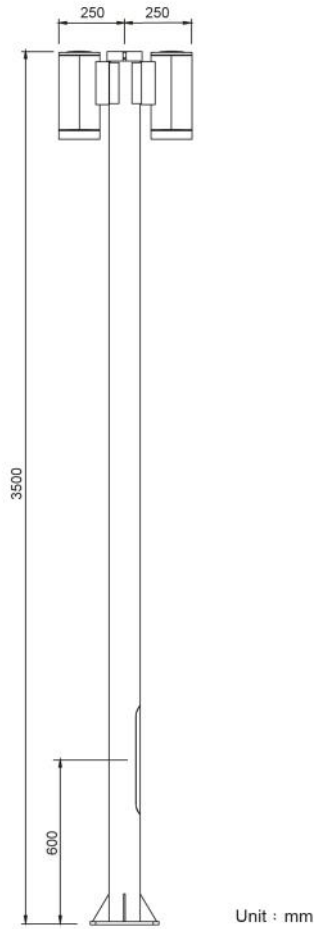

燈體 | 鋁擠型 **Luminaire** | Aluminium extrusion
燈罩 | 強化玻璃 **Lamp cover** | Tempered glass
燈桿 | 熱浸鍍鋅鋼 **Pole** | Hot dip galvanized steel
防護等級 | IP65 **Protection class** | IP65

AR Website

顏色 Color :

- 科技黑
  Black
- 軍艦灰
  Gray
- 大麥白
  Barley White
- 極簡白
  White